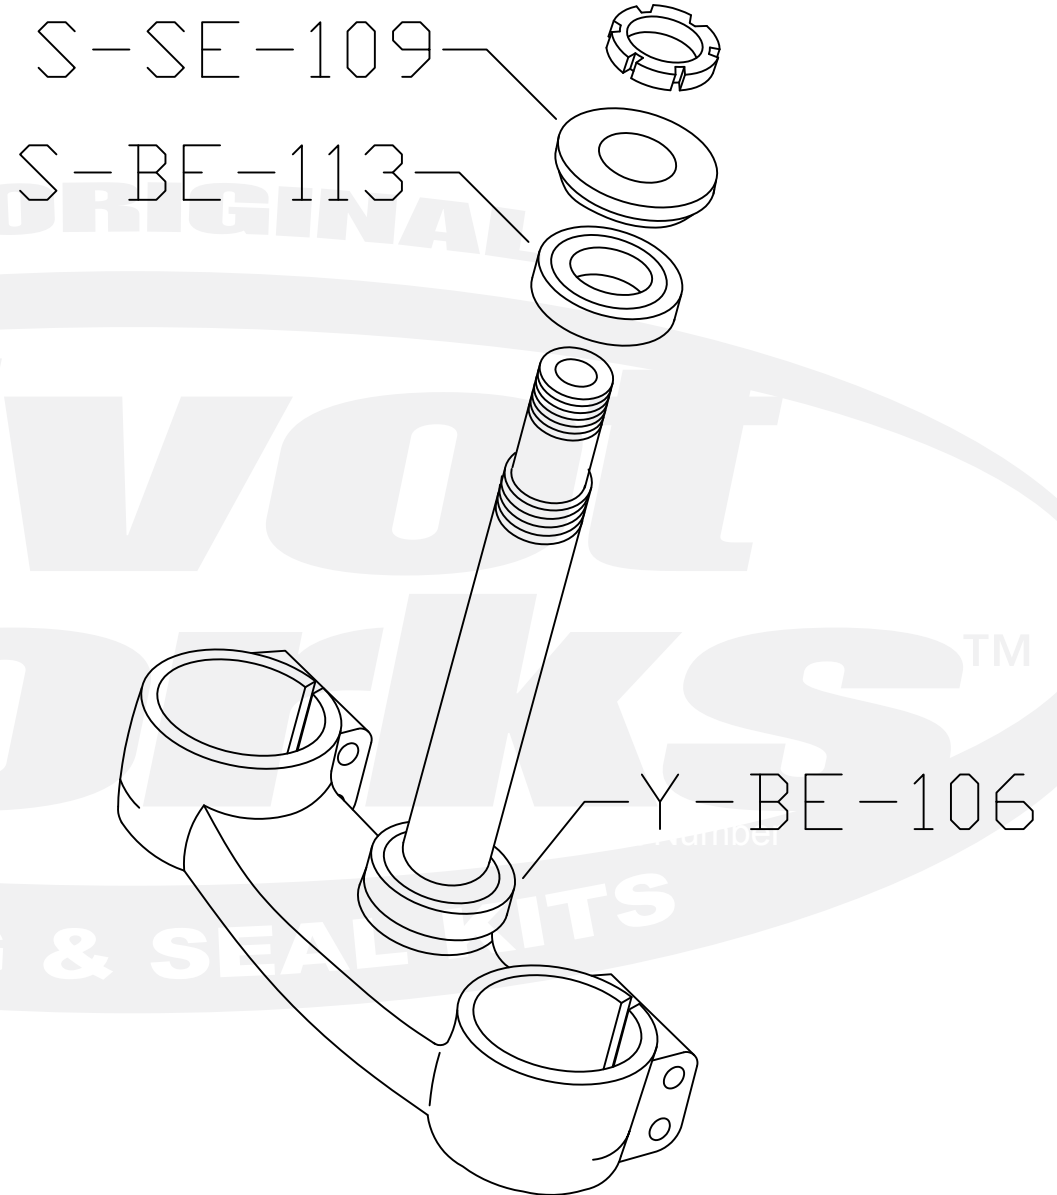

# PWSSK-S10-421

Qty.	Part Number	Description
1	S-BE-113	Bearing
1	S-SE-109	Seal
1	Y-BE-106	Bearing