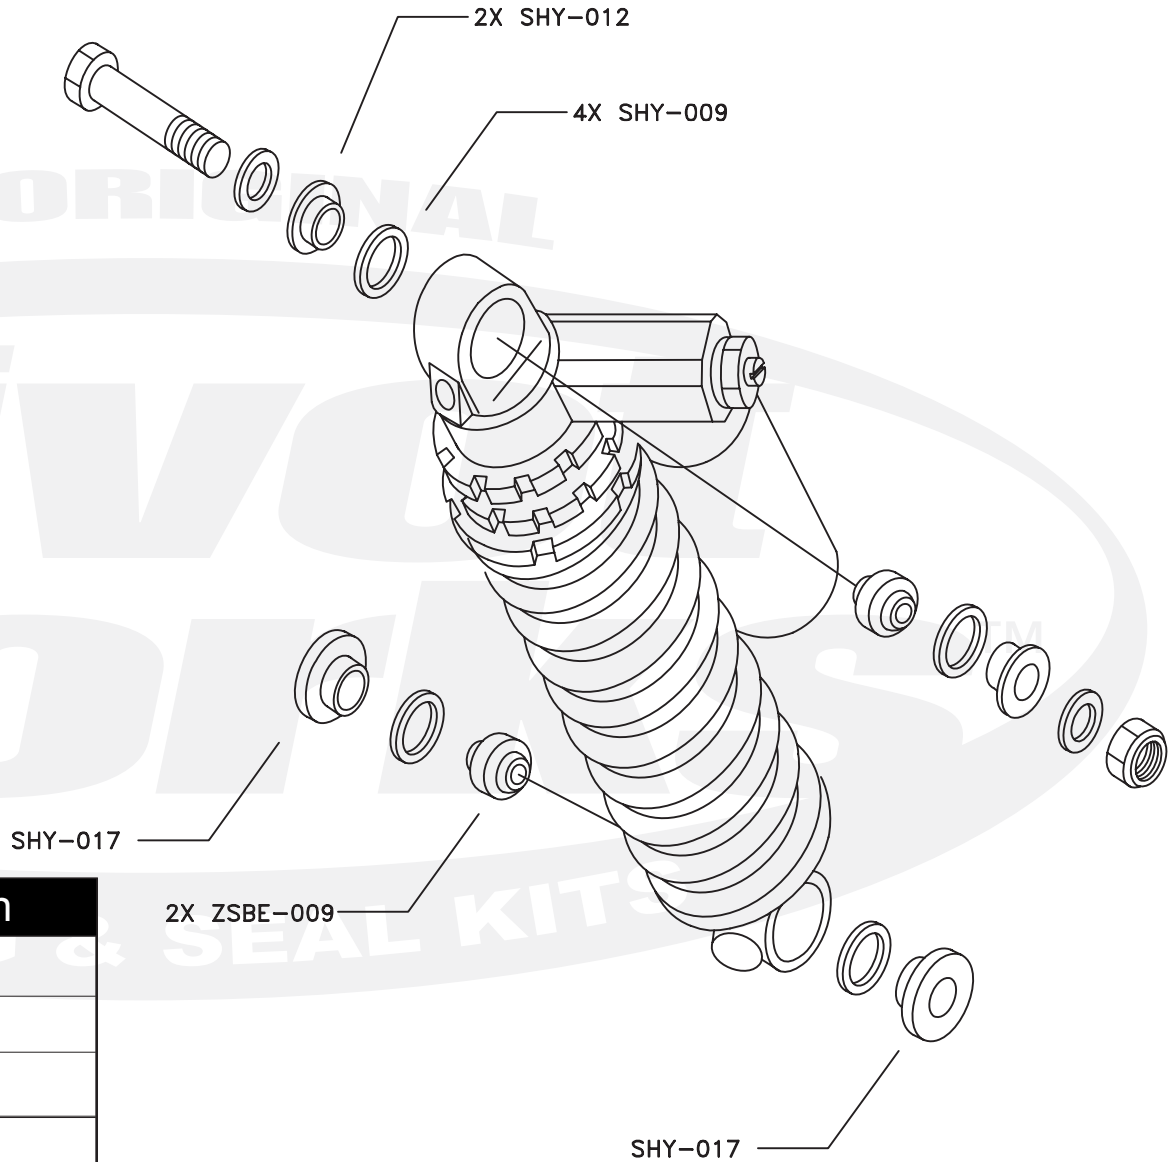

PWSHK-Y23-000

Qty.	Part Number	Description
4	SHY-009	Seal
2	SHY-017	Collar
2	SHY-012	Collar
2	ZSBE-009	Bearing