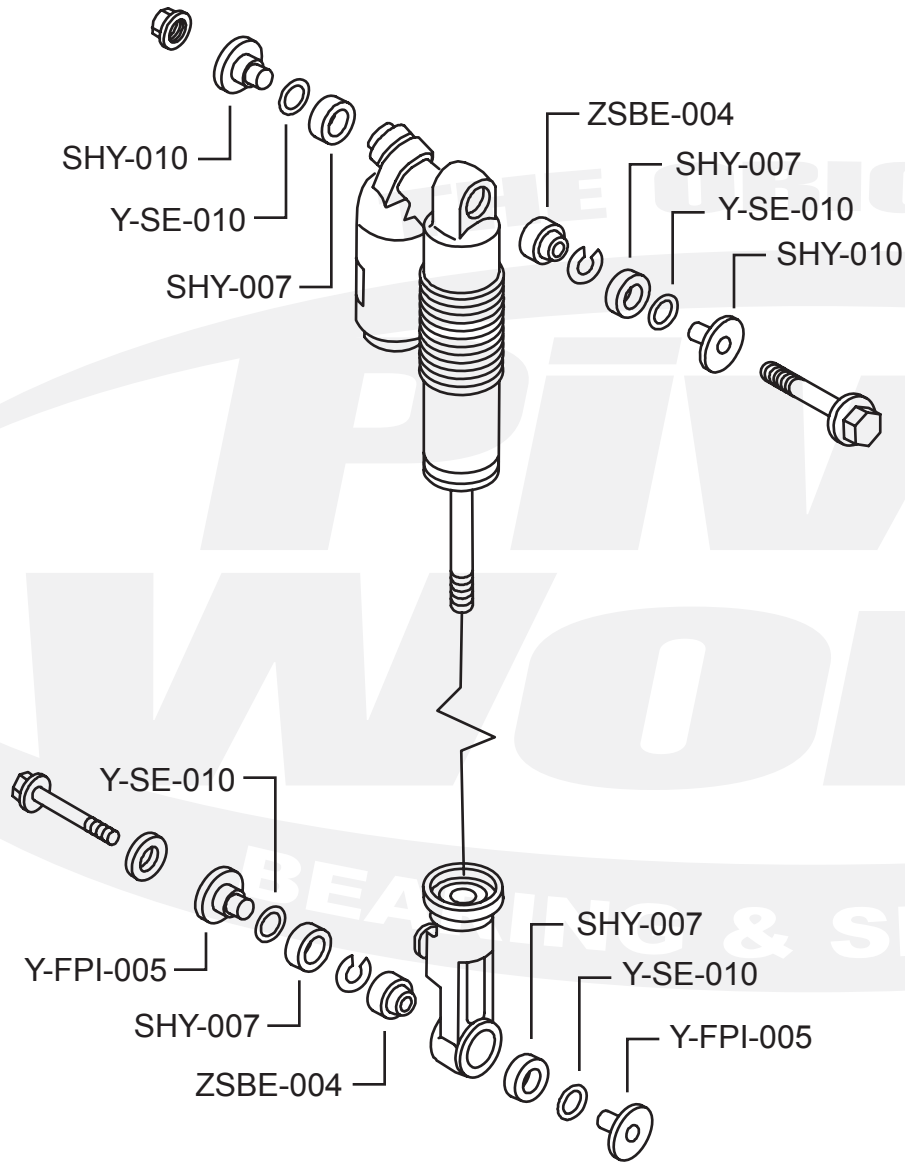

PWSHK-Y07-421

Qty.	Part Number	Description
4	SHY-007	Seal
2	SHY-010	Collar
2	Y-FPI-005	Collar
4	Y-SE-010	O Ring
2	ZSBE-004	Bearing