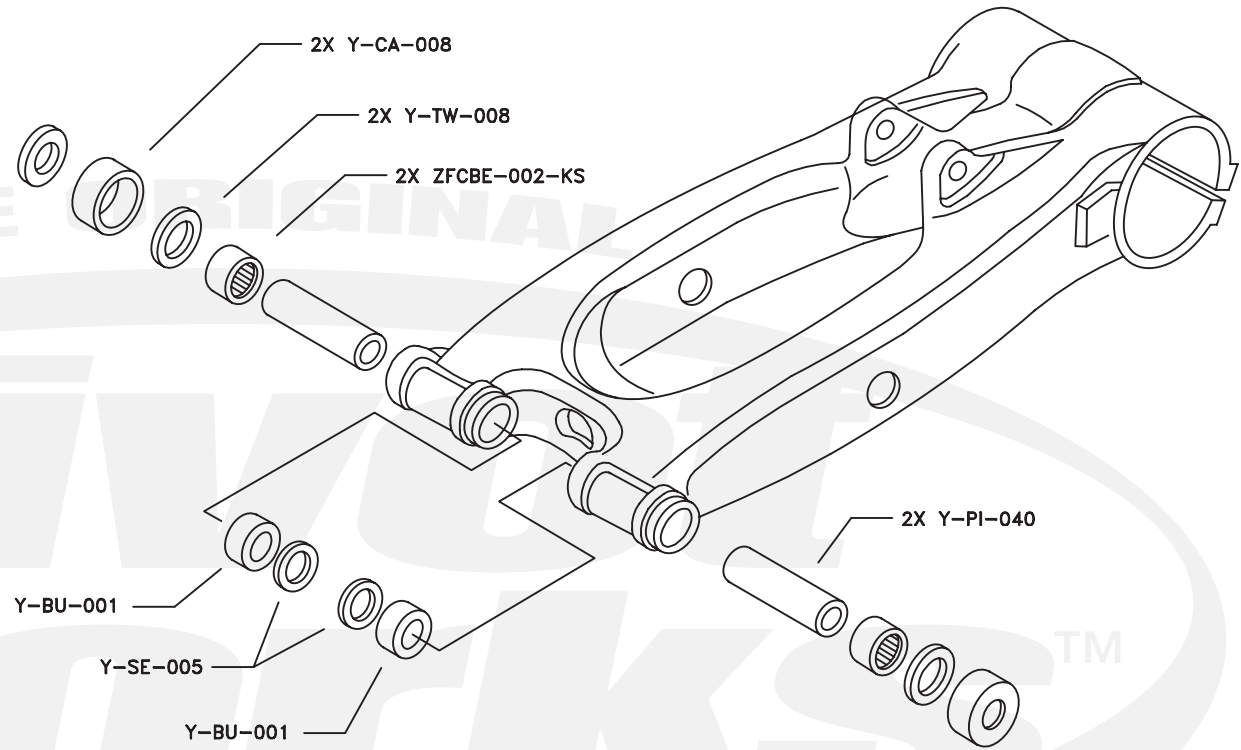

# PWSAK-Y26-000

Qty.	Part Number	Description
2	Y-BU-001	Bushing
2	Y-CA-008	Cap
2	Y-PI-040	Pin
2	Y-SE-005	Seal
2	Y-TW-008	Washer
2	ZFCBE-002-KS	Bearing