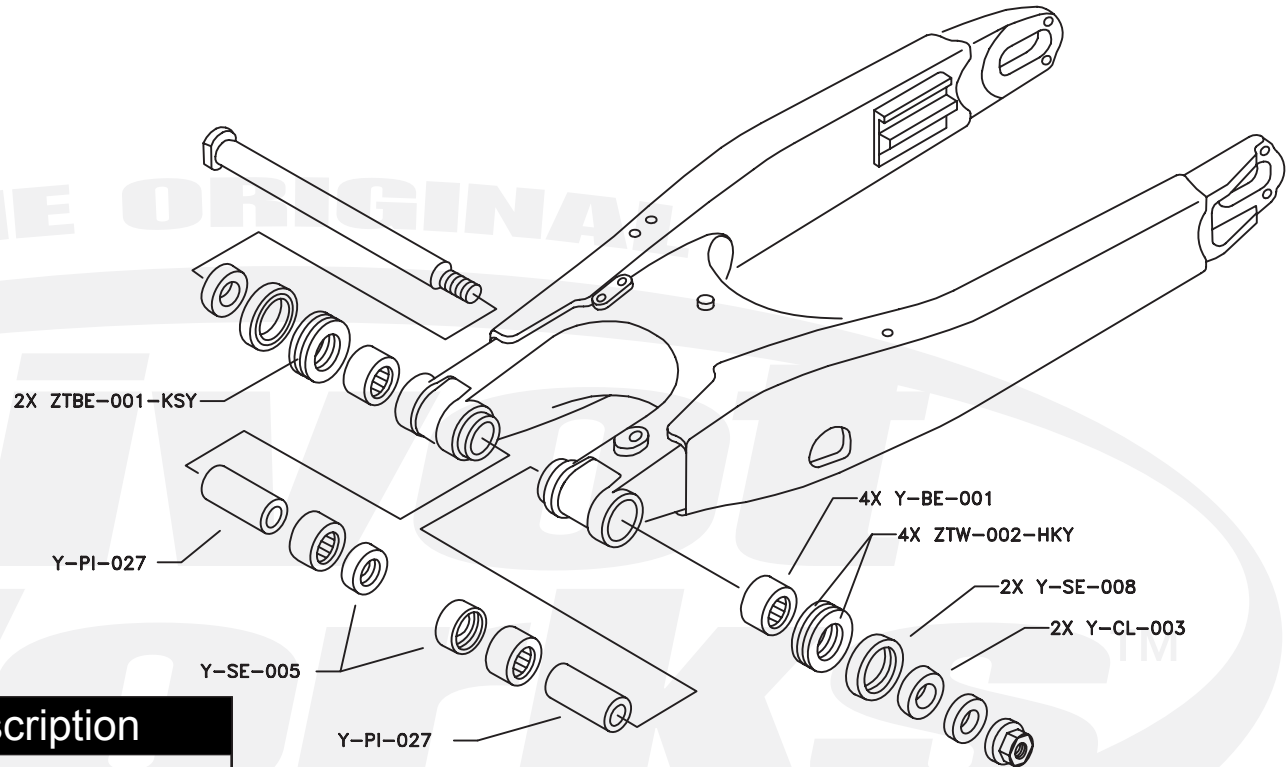

PWSAK-Y25-421

Qty.	Part Number	Description
4	Y-BE-001	Bearing
2	Y-CL-003	Collar
2	Y-PI-027	Pin
2	Y-SE-005	Seal
2	Y-SE-008	Seal
2	ZTBE-001-KSY	Bearing
4	ZTW-001-SY	Washer