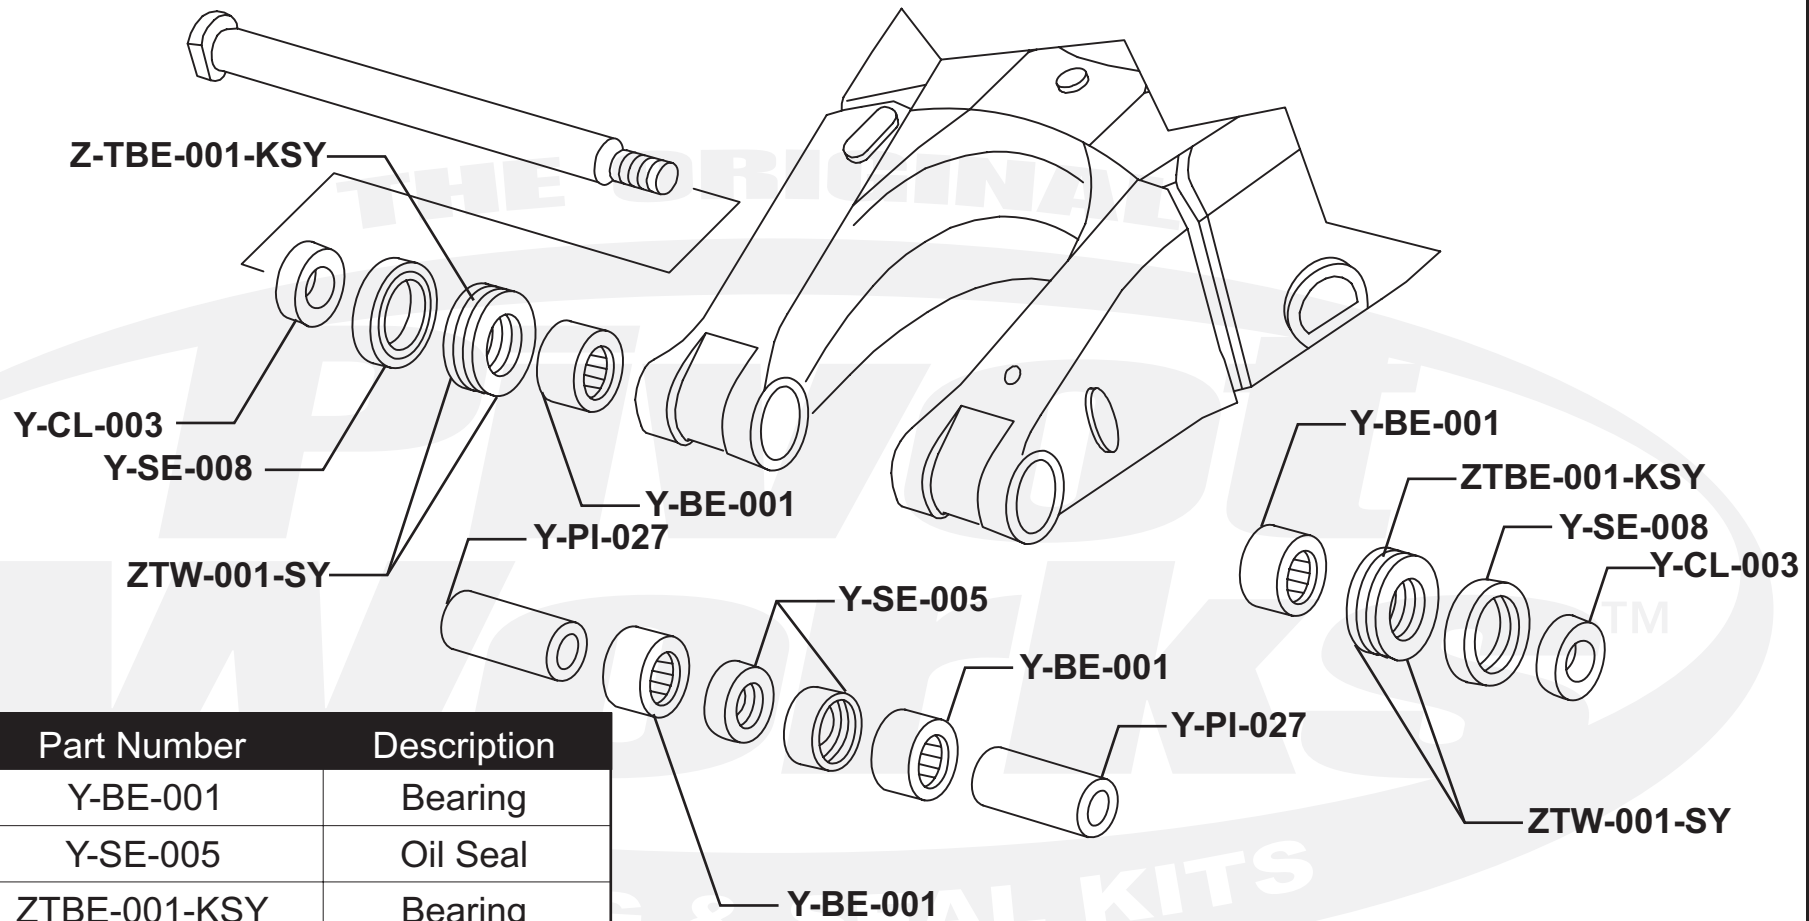

# PWSAK-Y20-421

Qty.	Part Number	Description
4	Y-BE-001	Bearing
2	Y-SE-005	Oil Seal
2	ZTBE-001-KSY	Bearing
4	ZTW-001-SY	Bearing
2	Y-SE-008	Oil Seal
2	Y-CL-003	Collar
2	Y-PI-027	Collar