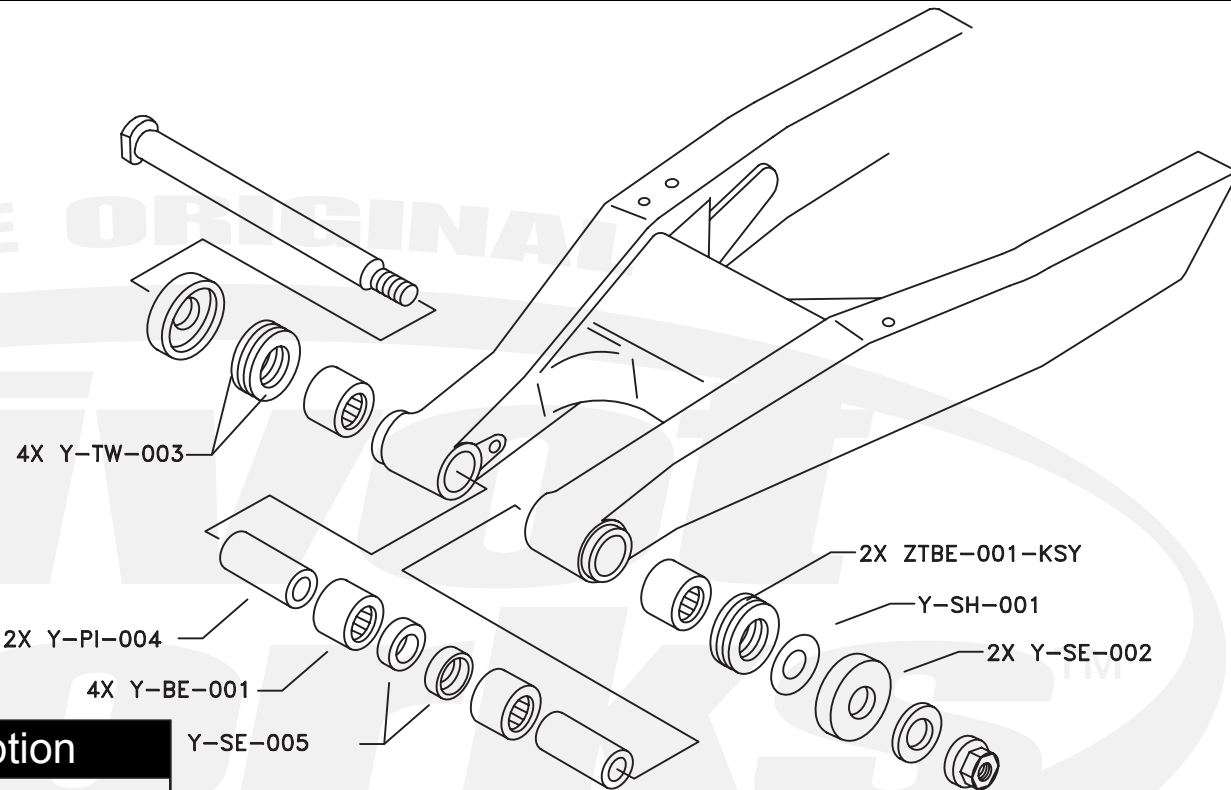

PWSAK-Y05-001

Qty.	Part Number	Description
4	Y-BE-001	Bearing
2	Y-PI-004	Pin
2	Y-SE-002	Seal
2	Y-SE-005	Seal
1	Y-SH-001	Shim
4	Y-TW-003	Washer
2	ZTBE-001-KSY	Bearing