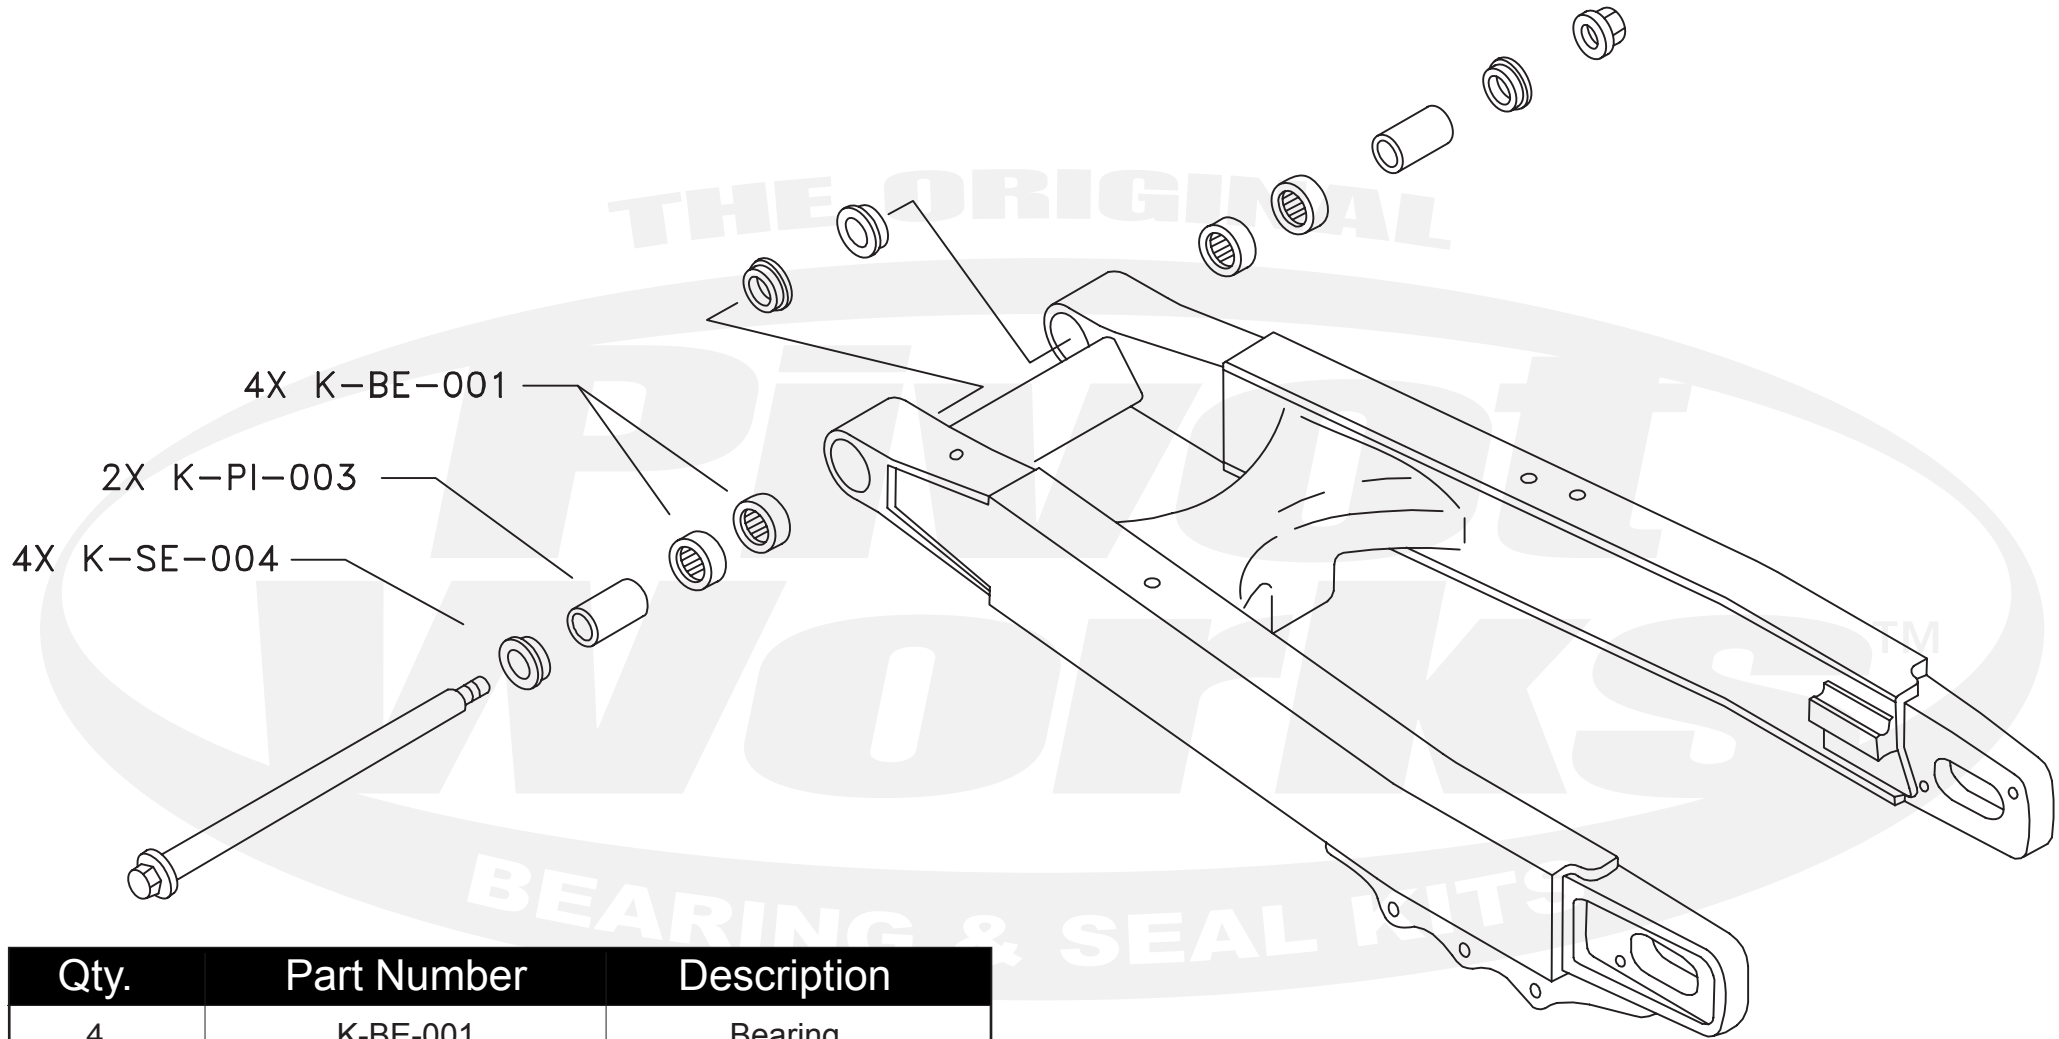

PWSAK-K02-021

Qty.	Part Number	Description
4	K-BE-001	Bearing
2	K-PI-003	Pin
4	K-SE-004	Seal