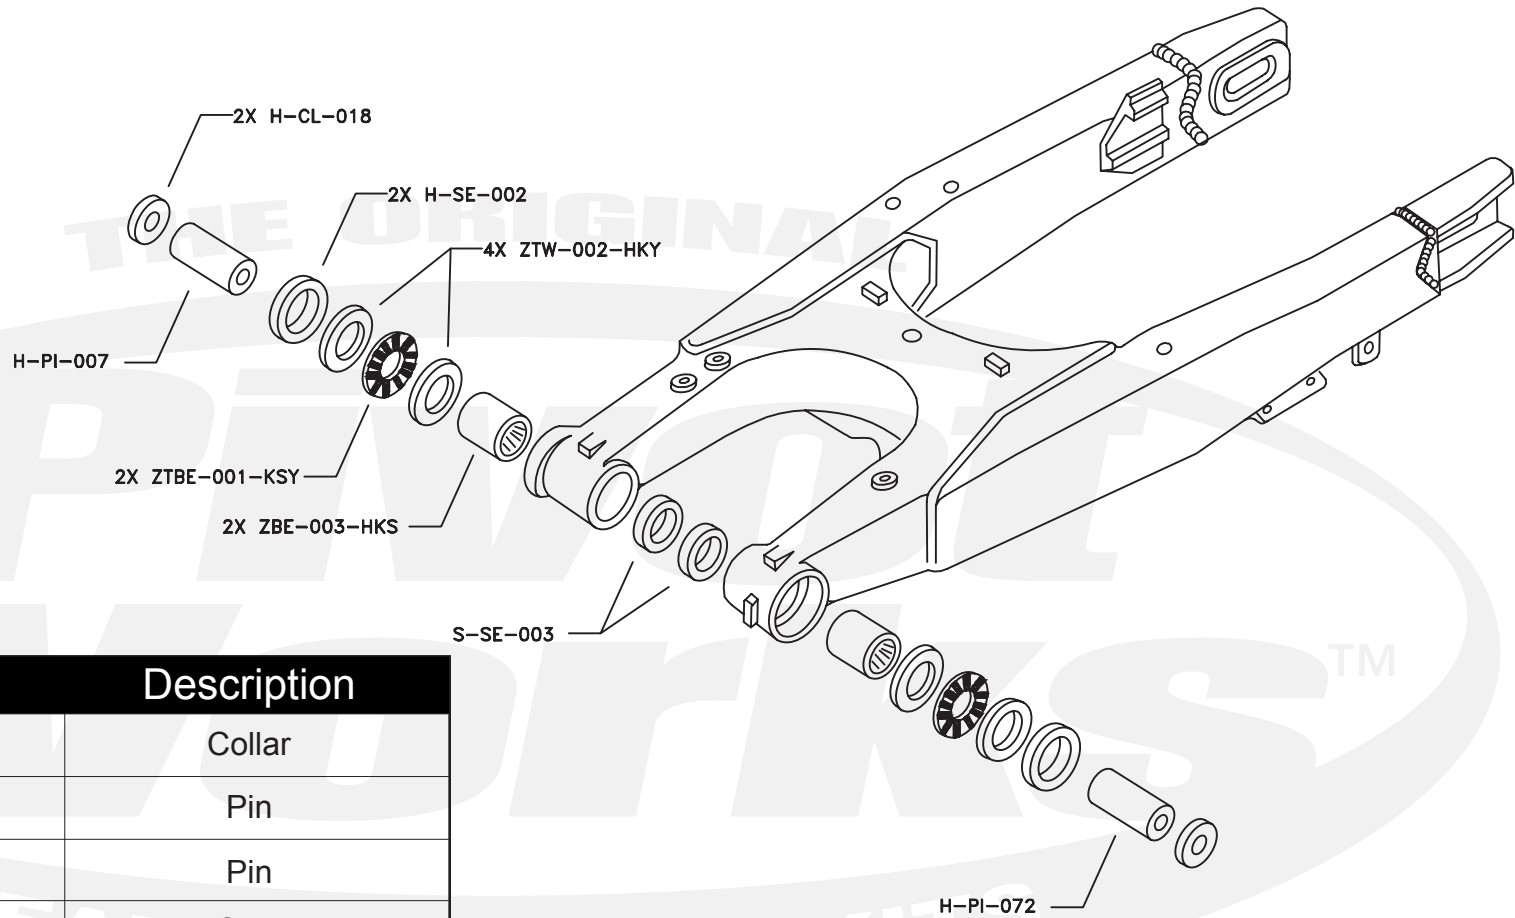

PWSAK-H32-500

Qty.	Part Number	Description
2	H-CL-018	Collar
1	H-PI-007	Pin
1	H-PI-072	Pin
2	H-SE-002	Seal
2	S-SE-003	Seal
2	ZBE-003-HKS	Bearing
2	ZTBE-001-KSY	Beairng
4	ZTW-002-HKY	Washer