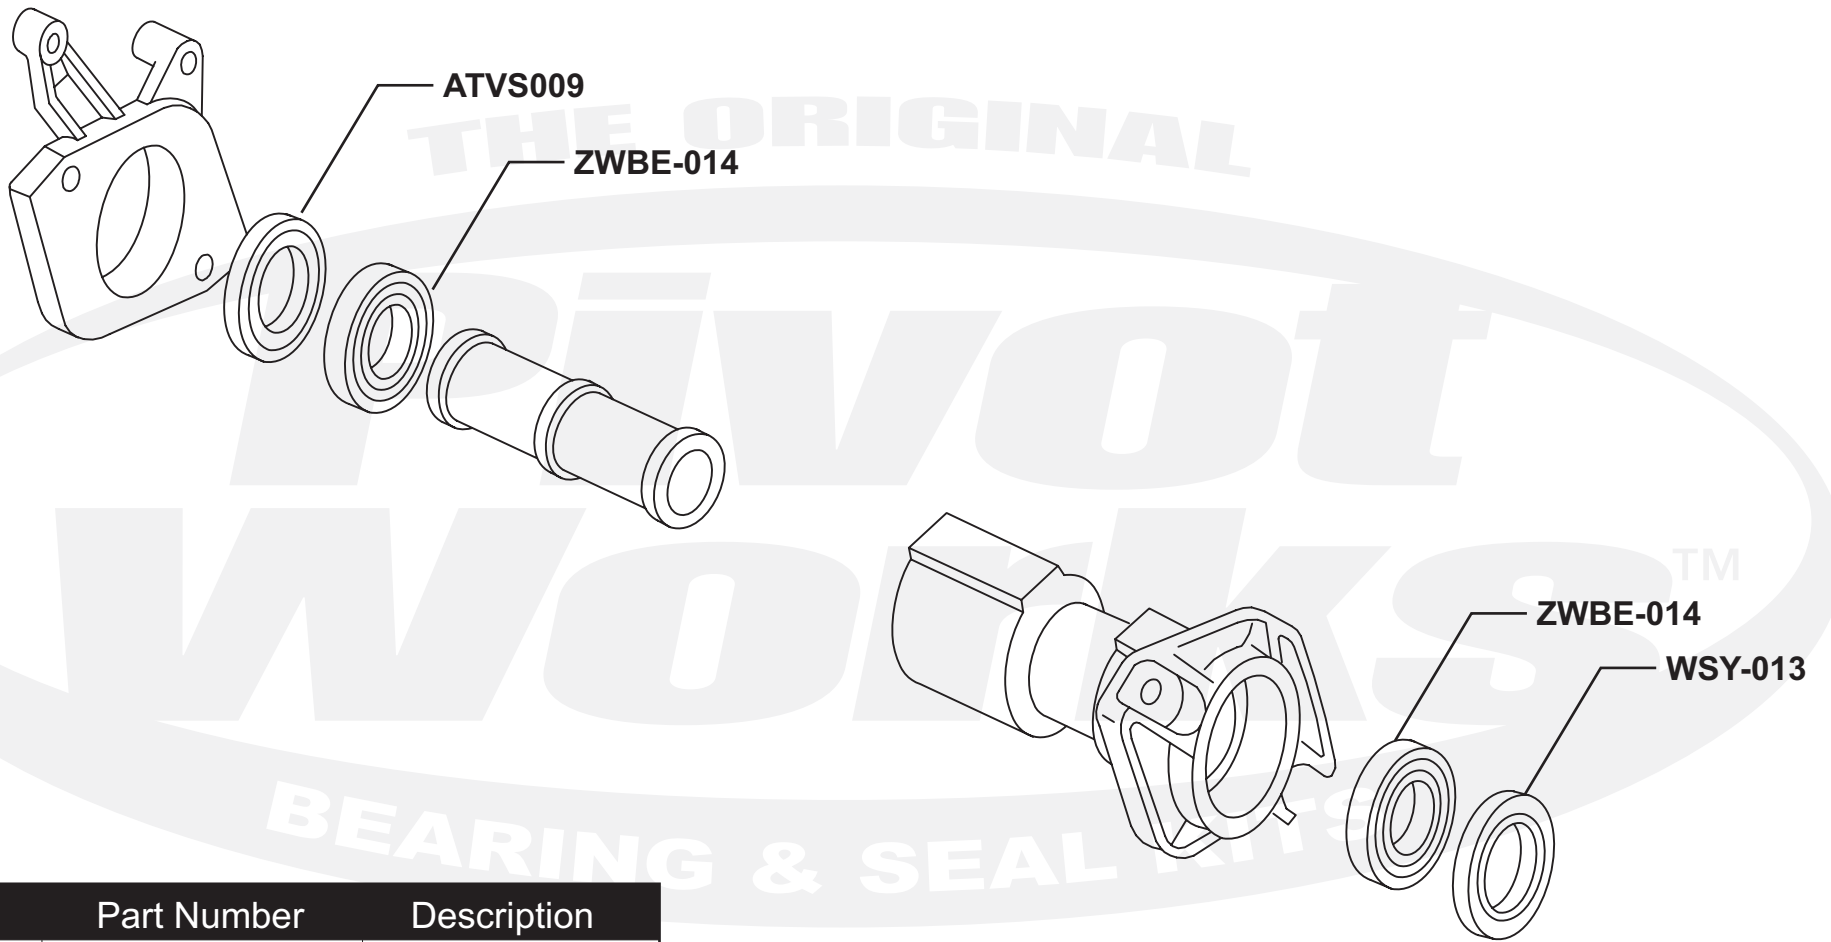

PWRWK-Y24-600

Qty.	Part Number	Description
2	ZWBE-014	Bearing
1	ATVS009	Oil Seal
1	WSY-013	Oil Seal