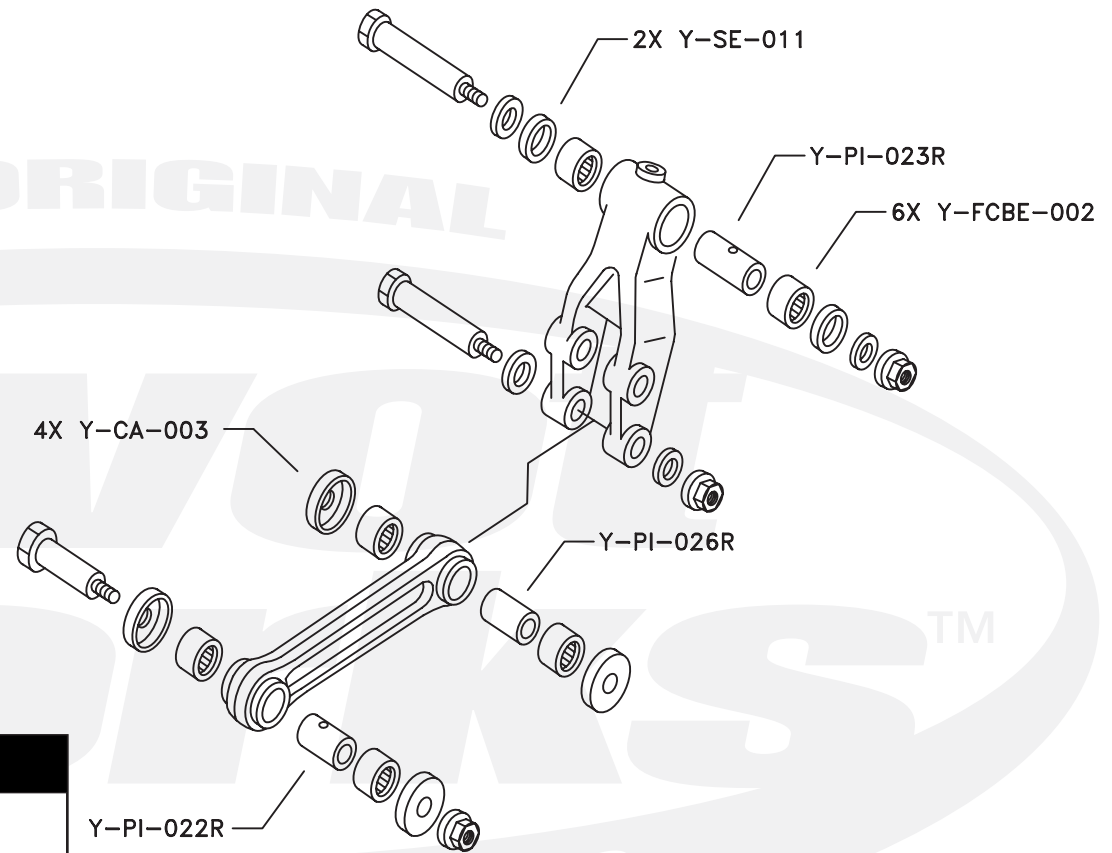

PWLK-Y05-000

Qty.	Part Number	Description
4	Y-CA-003	Cap
6	Y-FCBE-002	Bearing
1	Y-PI-022R	Pin
1	Y-PI-023R	Pin
1	Y-PI-026R	Pin
2	Y-SE-011	Seal