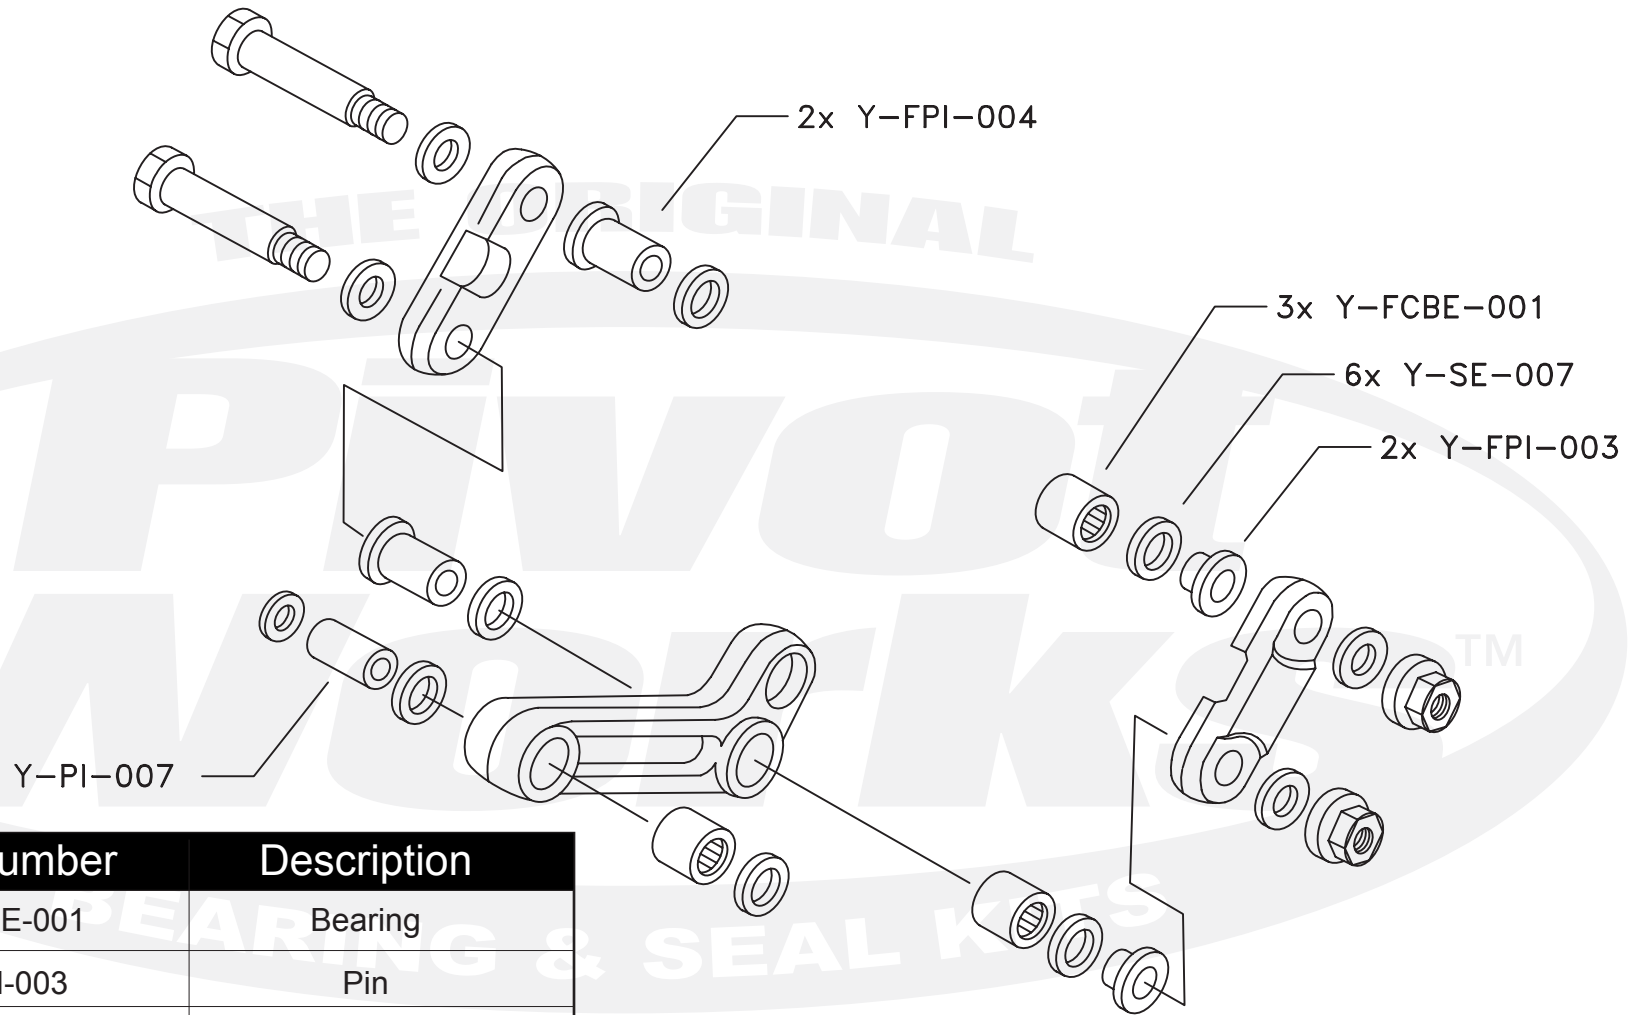

PWLK-Y02-021

Qty.	Part Number	Description
3	Y-FCBE-001	Bearing
2	Y-FPI-003	Pin
2	Y-FPI-004	Pin
1	Y-PI-007	Pin
6	Y-SE-007	Seal