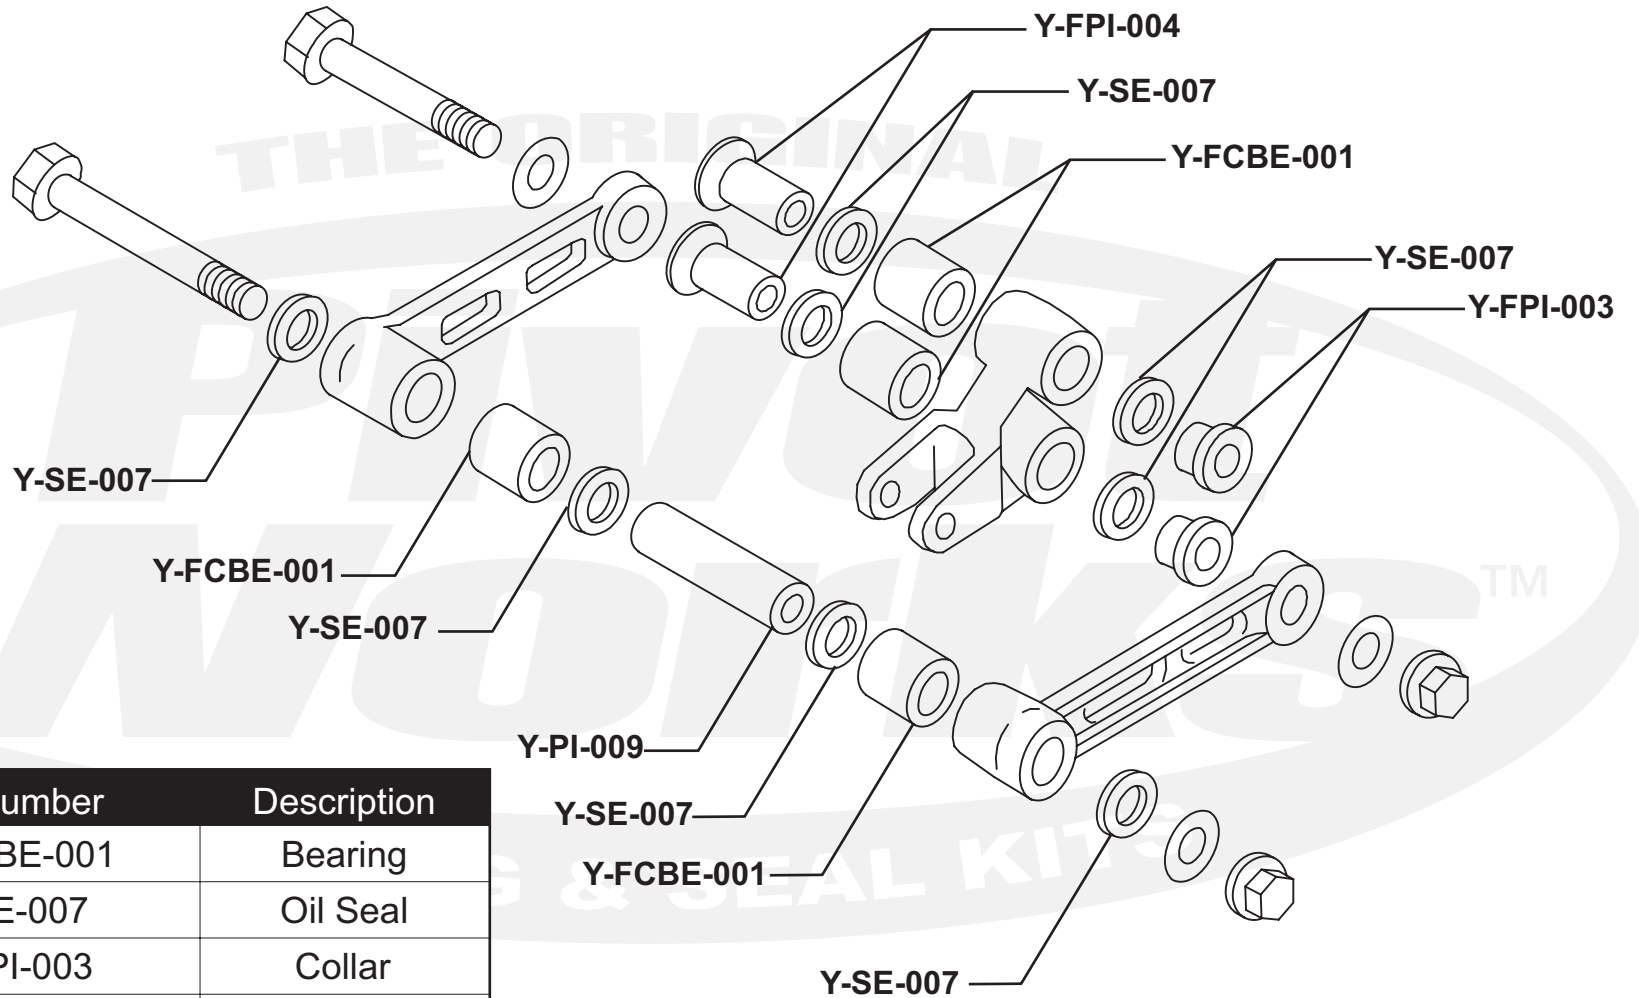

PWLK-Y01-421

| Qty. | Part Number | Description |
|------|-------------|-------------|
| 4 | Y-FCBE-001 | Bearing |
| 8 | Y-SE-007 | Oil Seal |
| 2 | Y-FPI-003 | Collar |
| 2 | Y-FPI-004 | Collar |
| 1 | Y-PI-009 | Collar |