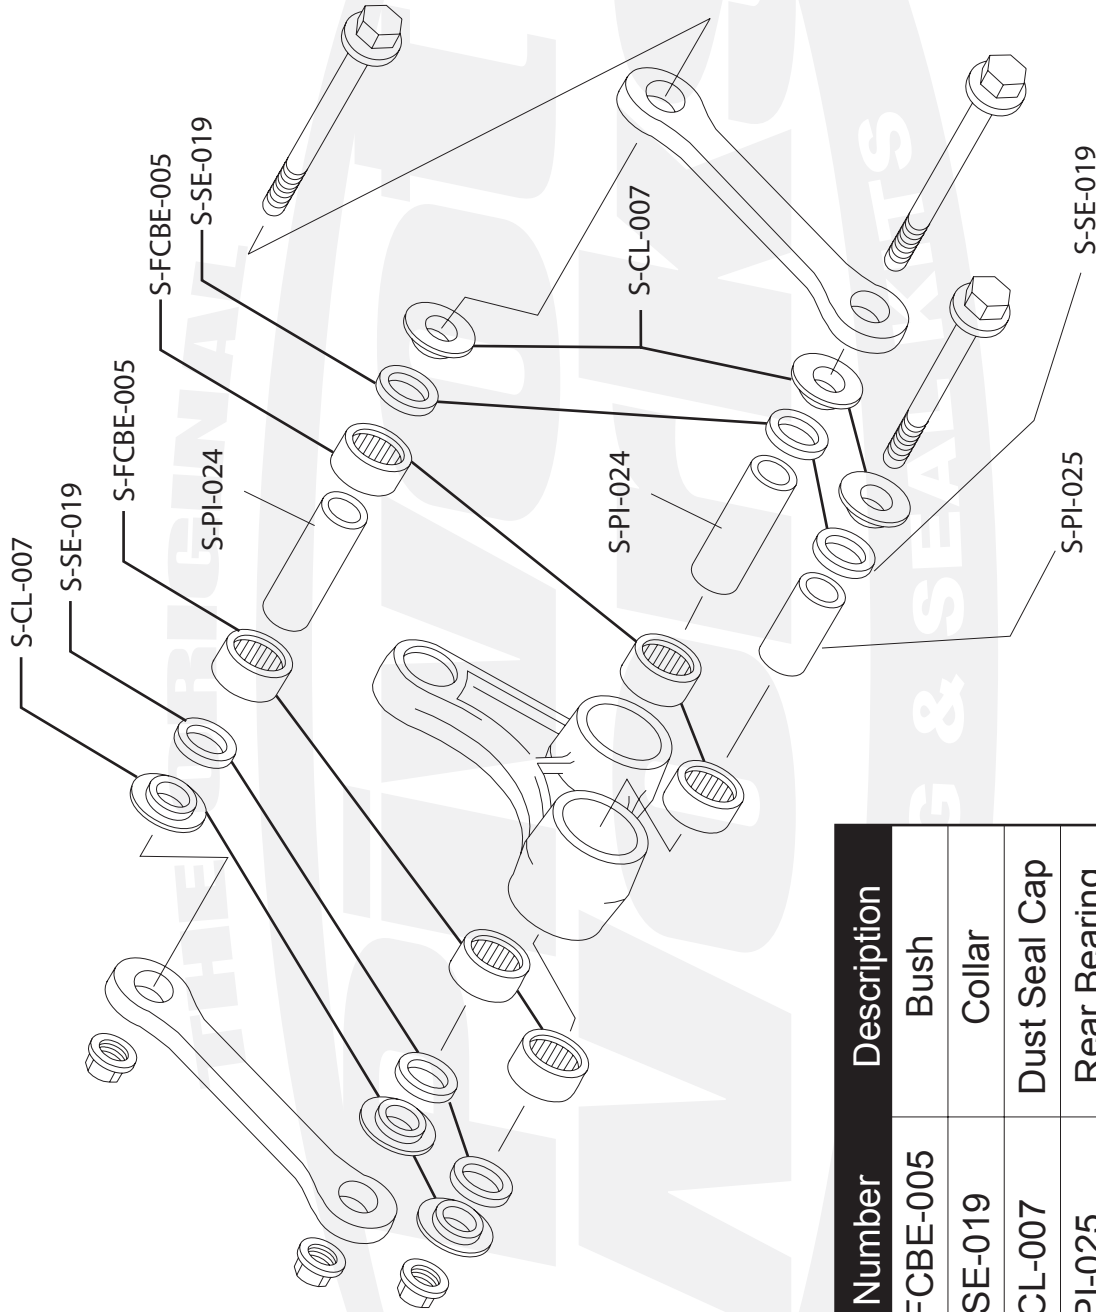

PWLK-S12-021

Qty.	Part Number	Description
6	S-FCBE-005	Bush
6	S-SE-019	Collar
6	S-CL-007	Dust Seal Cap
1	S-PI-025	Rear Bearing
2	S-PI-024	Dust Seal