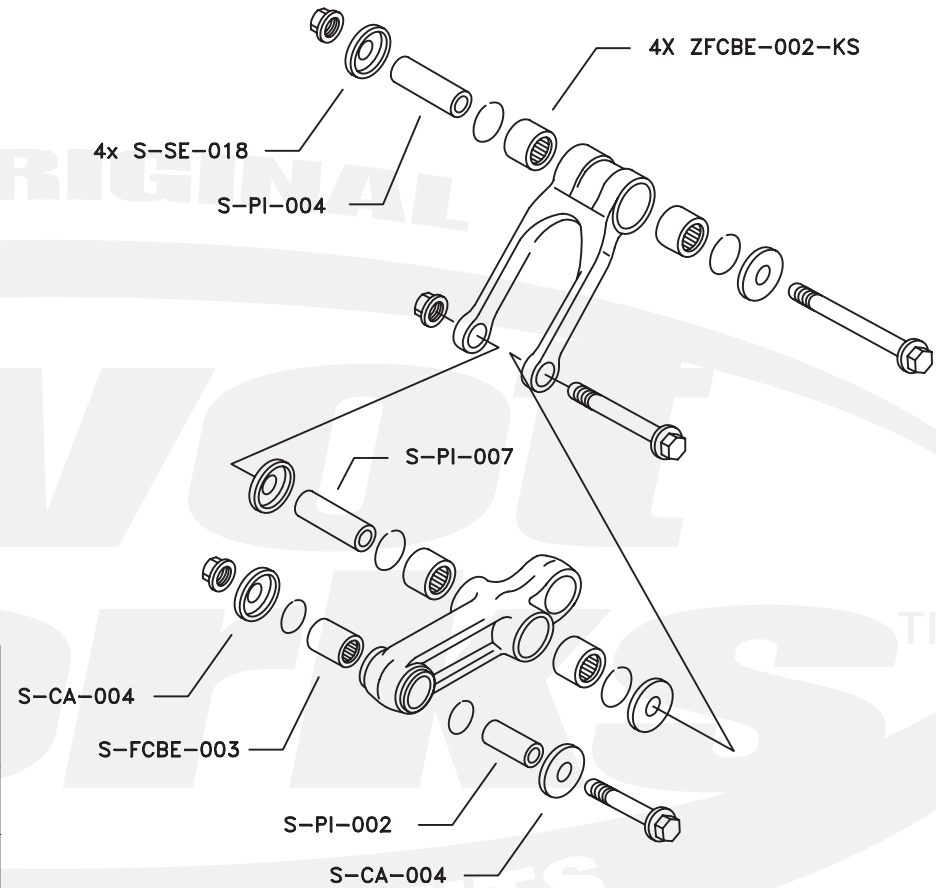

# PWLK-S04-021

Qty.	Part Number	Description
1	S-FCBE-003	Bearing
4	ZFCBE-002-KS	Bearing
1	S-PI-002	Spacer
2	S-CA-004	Dust Seal
1	S-PI-007	Spacer
4	S-SE-018	Seal
1	S-PI-004	Spacer