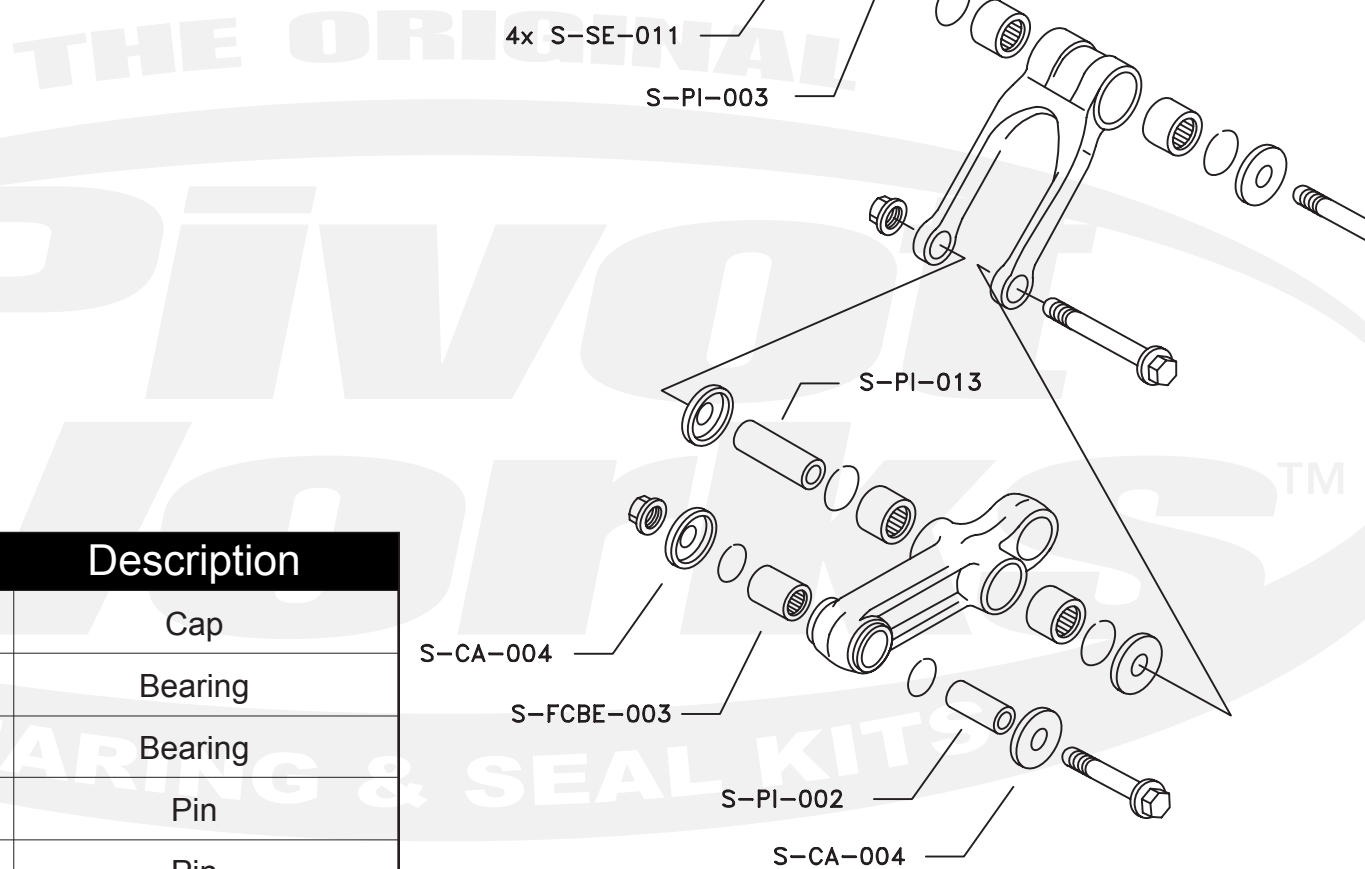

PWLK-S03-021

| Qty. | Part Number | Description |
|------|-------------|-------------|
| 2 | S-CA-004 | Cap |
| 1 | S-FCBE-003 | Bearing |
| 4 | S-FCBE-004 | Bearing |
| 1 | S-PI-002 | Pin |
| 1 | S-PI-003 | Pin |
| 1 | S-PI-013 | Pin |
| 4 | S-SE-011 | Seal |