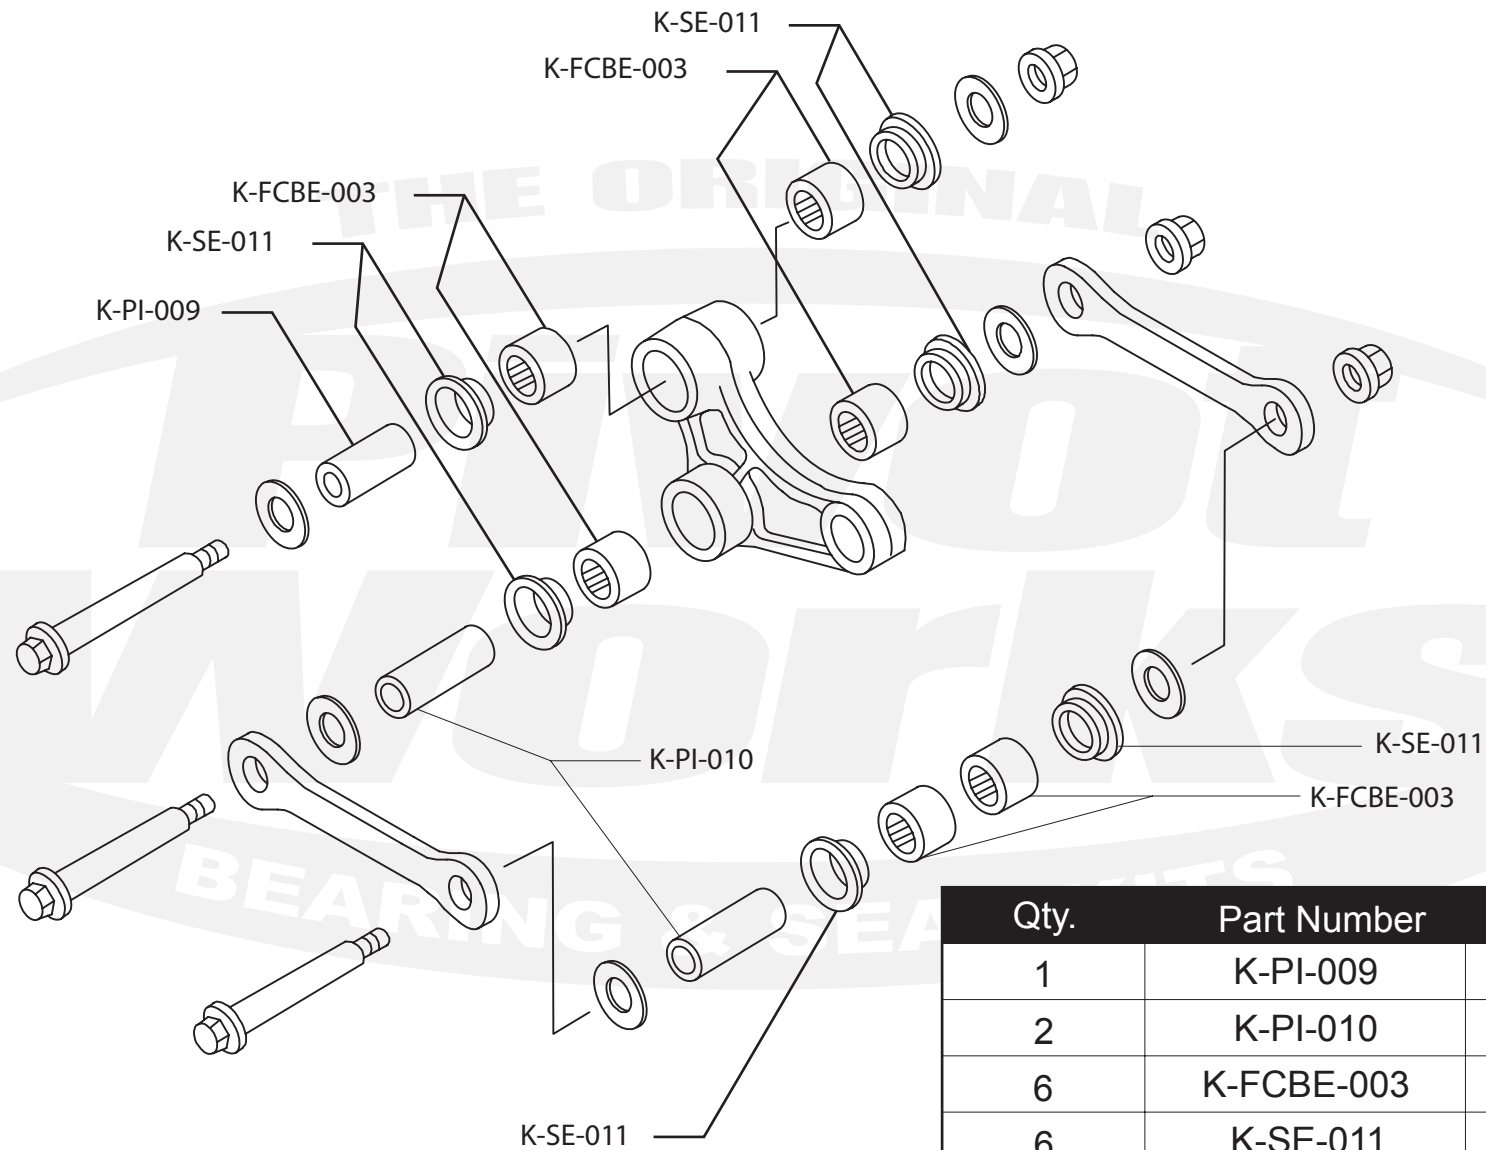

PWLK-K05-021

Qty.	Part Number	Description
1	K-PI-009	Sleeve
2	K-PI-010	Sleeve
6	K-FCBE-003	Needle Bearing
6	K-SE-011	Needle Bearing