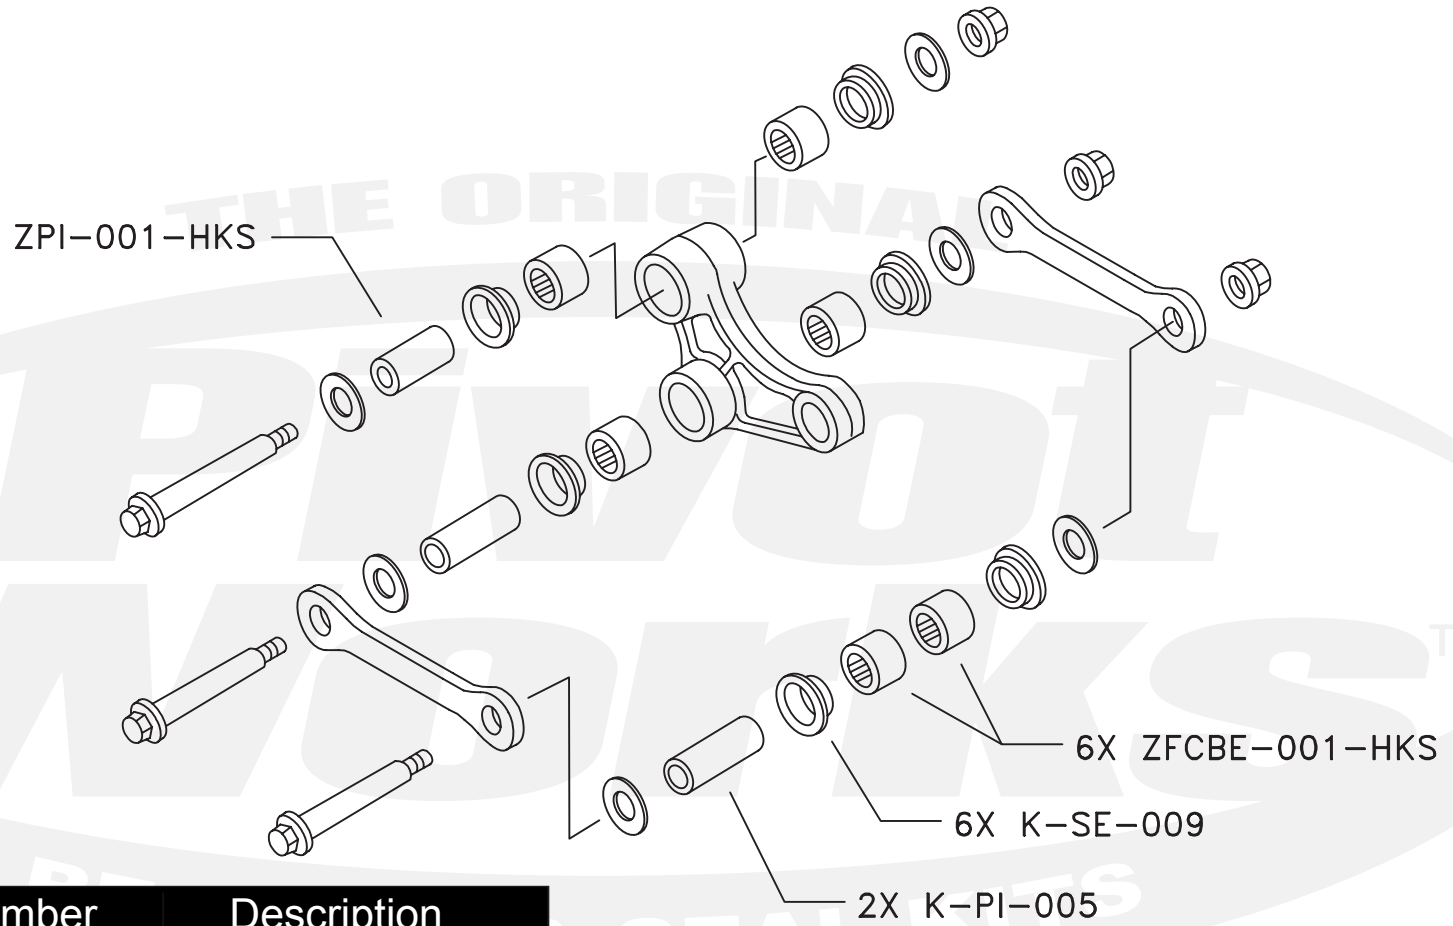

PWLK-K04-021

Qty.	Part Number	Description
2	K-PI-005	Pin
6	K-SE-009	Seal
6	ZFCBE-001-HKS	Bearing
1	ZPI-001-HKS	Pin