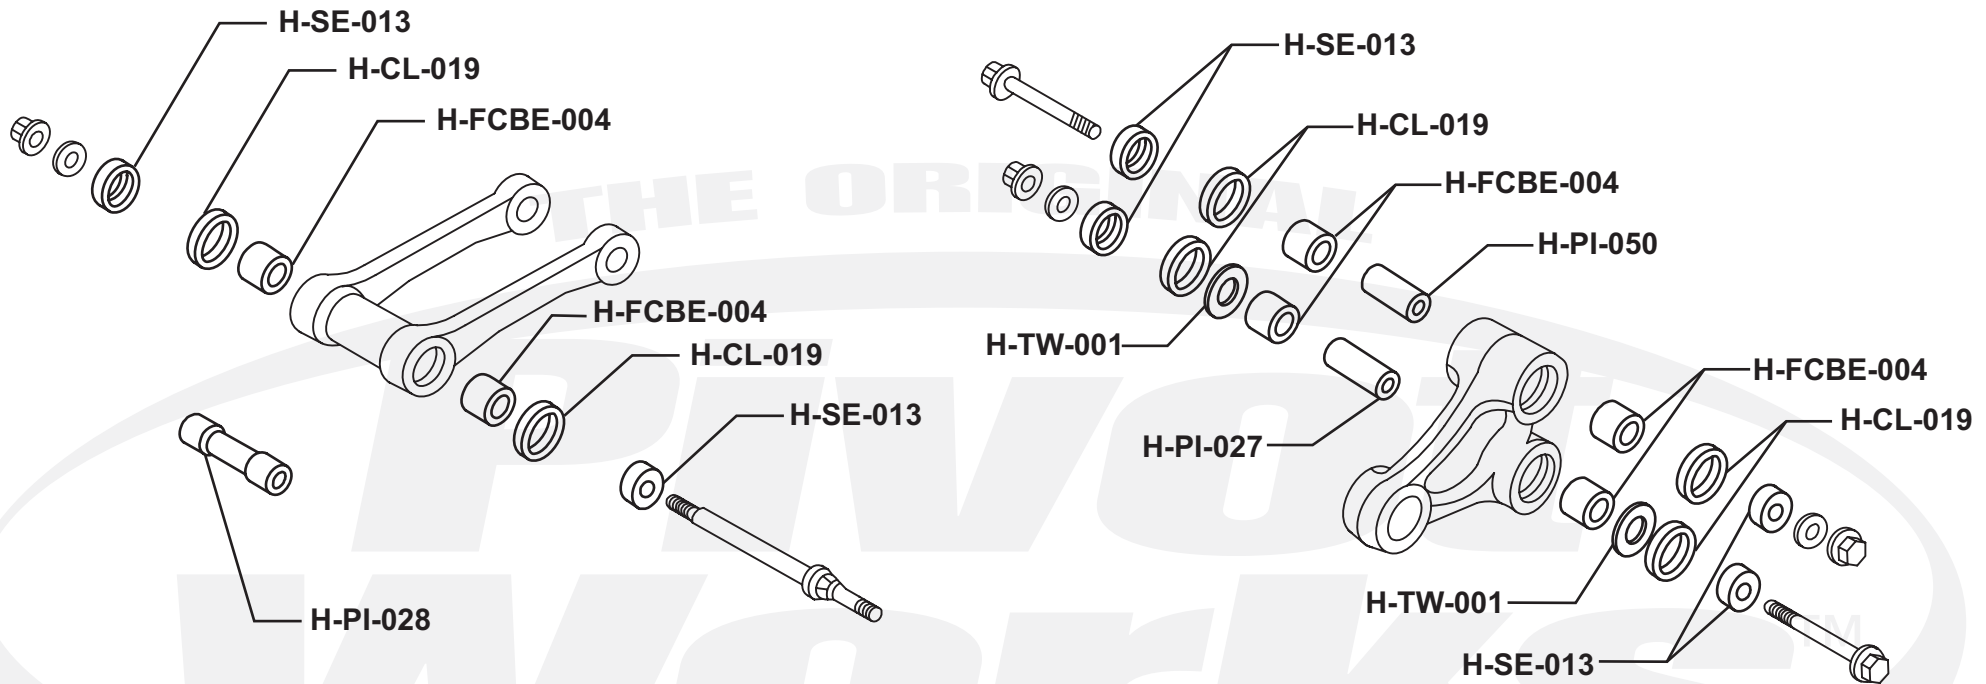

PWLK-H27-021

Qty.	Part Number	Description
1	H-PI-050	Collar
1	H-PI-027	Collar
1	H-PI-028	Collar
6	H-CL-019	Collar
2	H-TW-001	Thrust Washer
6	H-FCBE-004	Needle Bearing
6	H-SE-013	Dust Seal