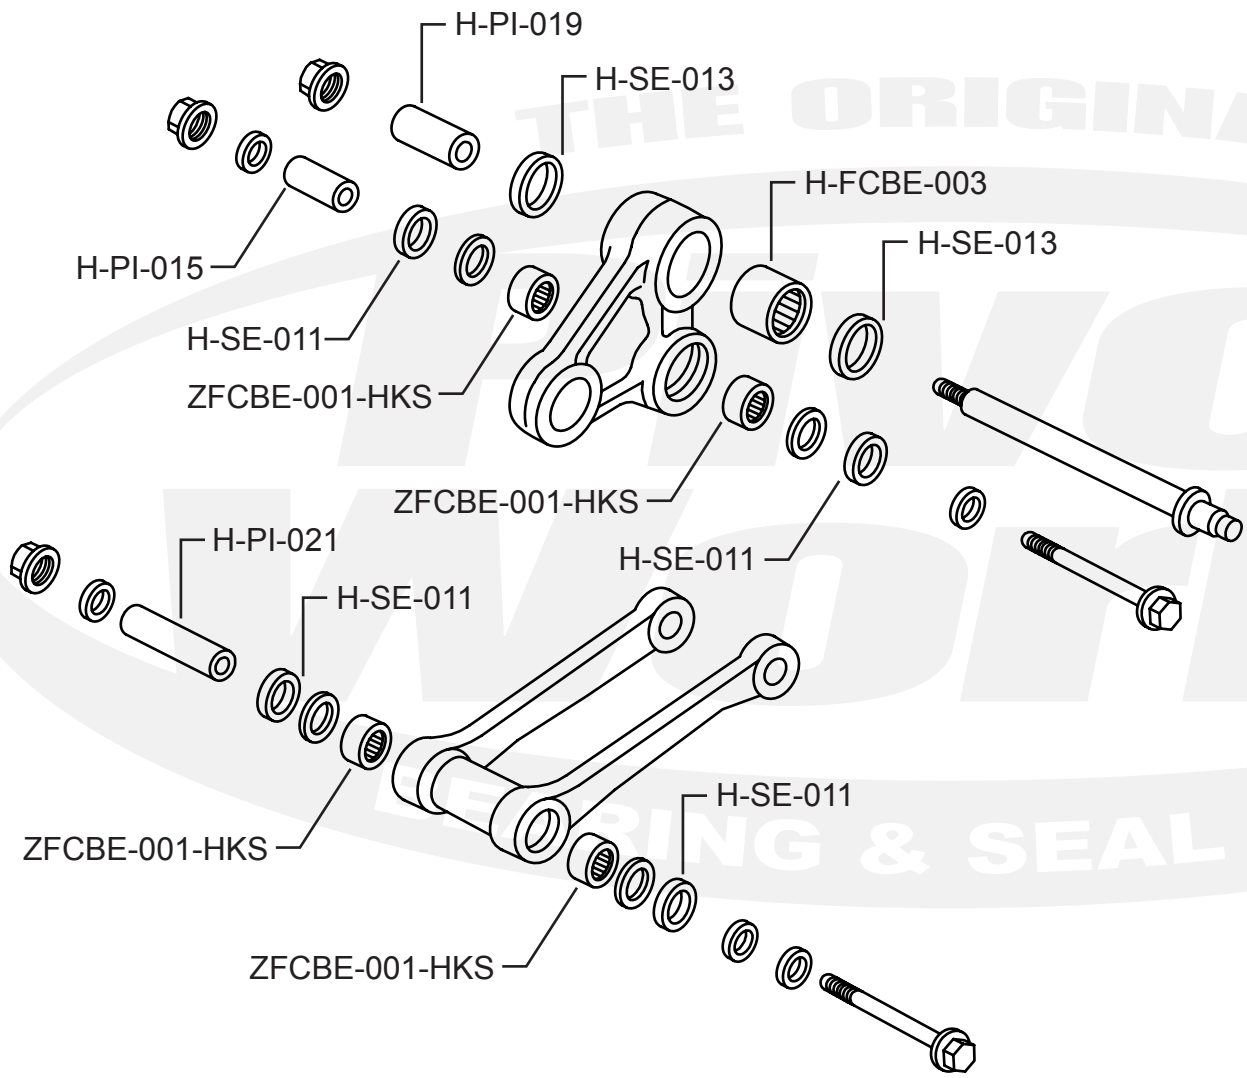

# PWLK-H04-021

Qty.	Part Number	Description
1	H-FCBE-003	Bearing
1	H-PI-015	Pin
1	H-PI-019	Pin
1	H-PI-021	Pin
4	H-SE-011	Seal
2	H-SE-013	Seal
4	ZFCBE-001-HKS	Bearing