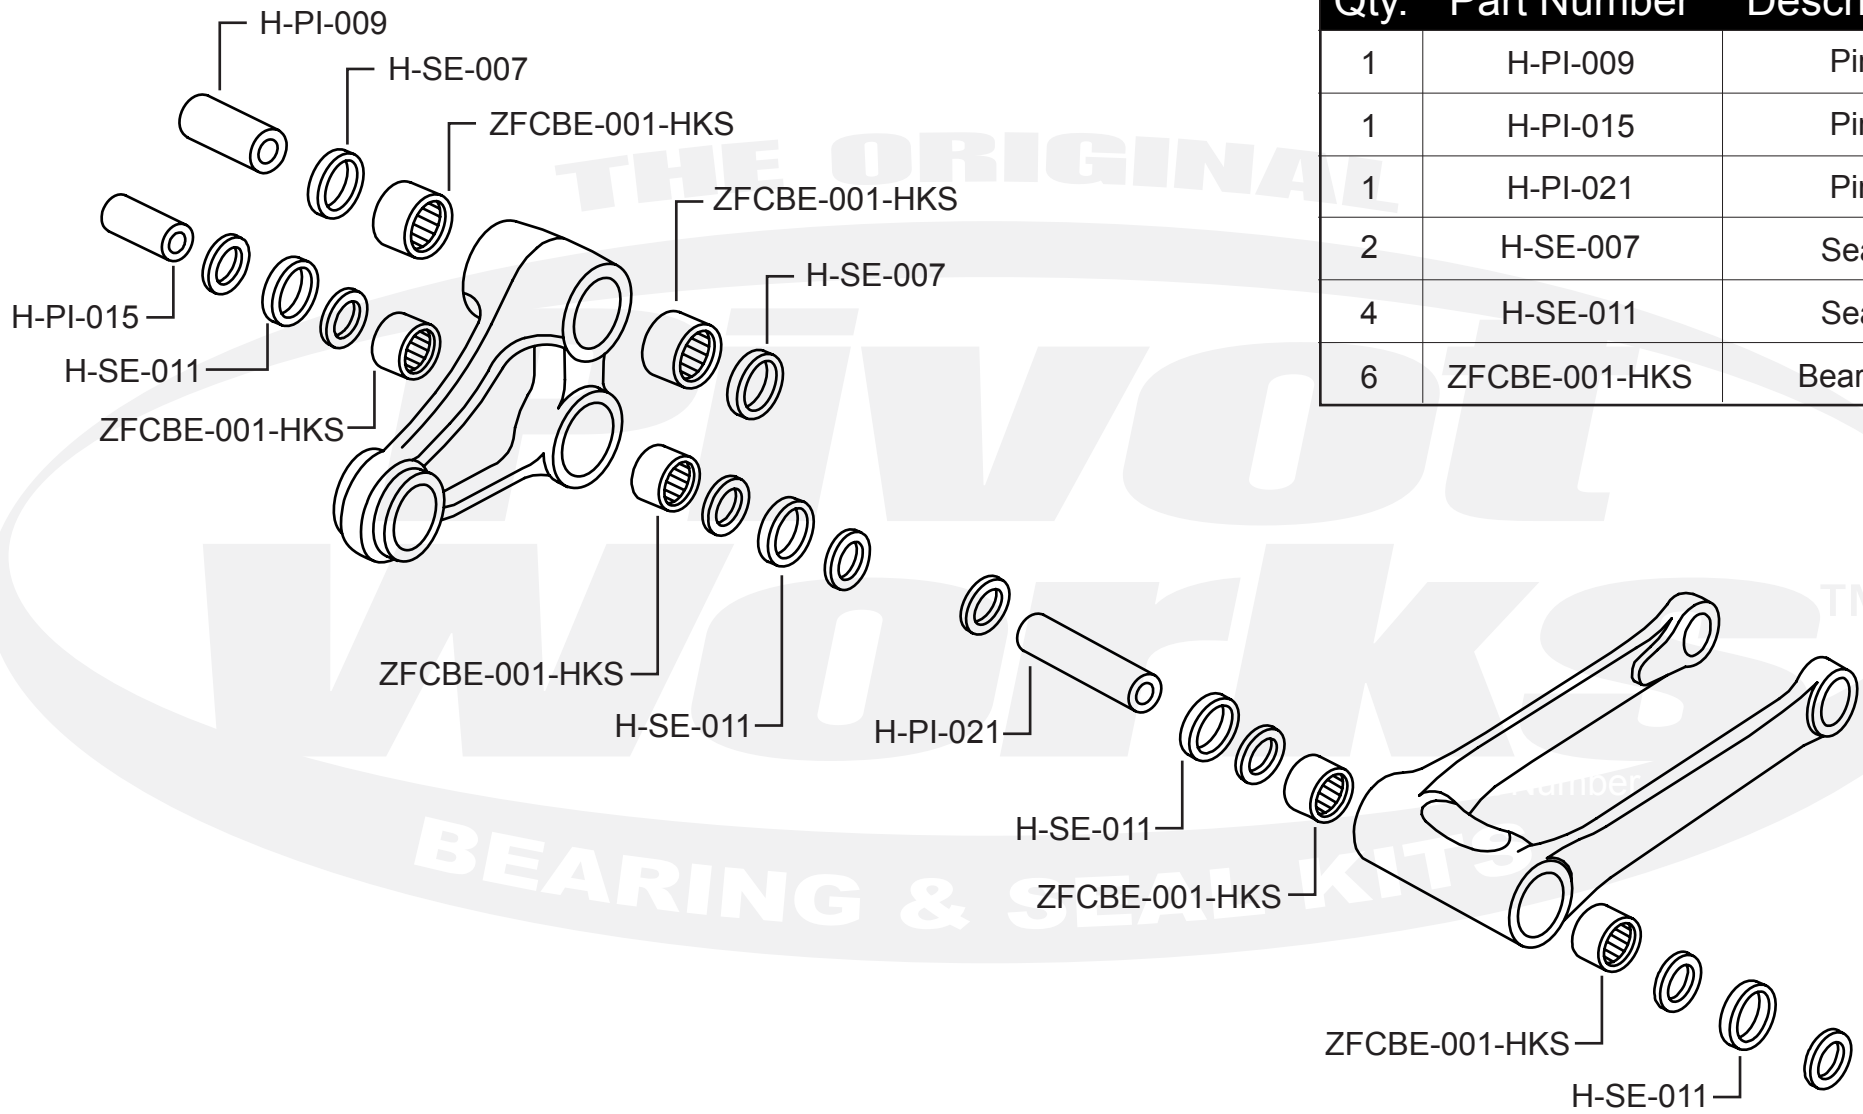

PWLK-H03-021

Qty.	Part Number	Description
1	H-PI-009	Pin
1	H-PI-015	Pin
1	H-PI-021	Pin
2	H-SE-007	Seal
4	H-SE-011	Seal
6	ZFCBE-001-HKS	Bearing