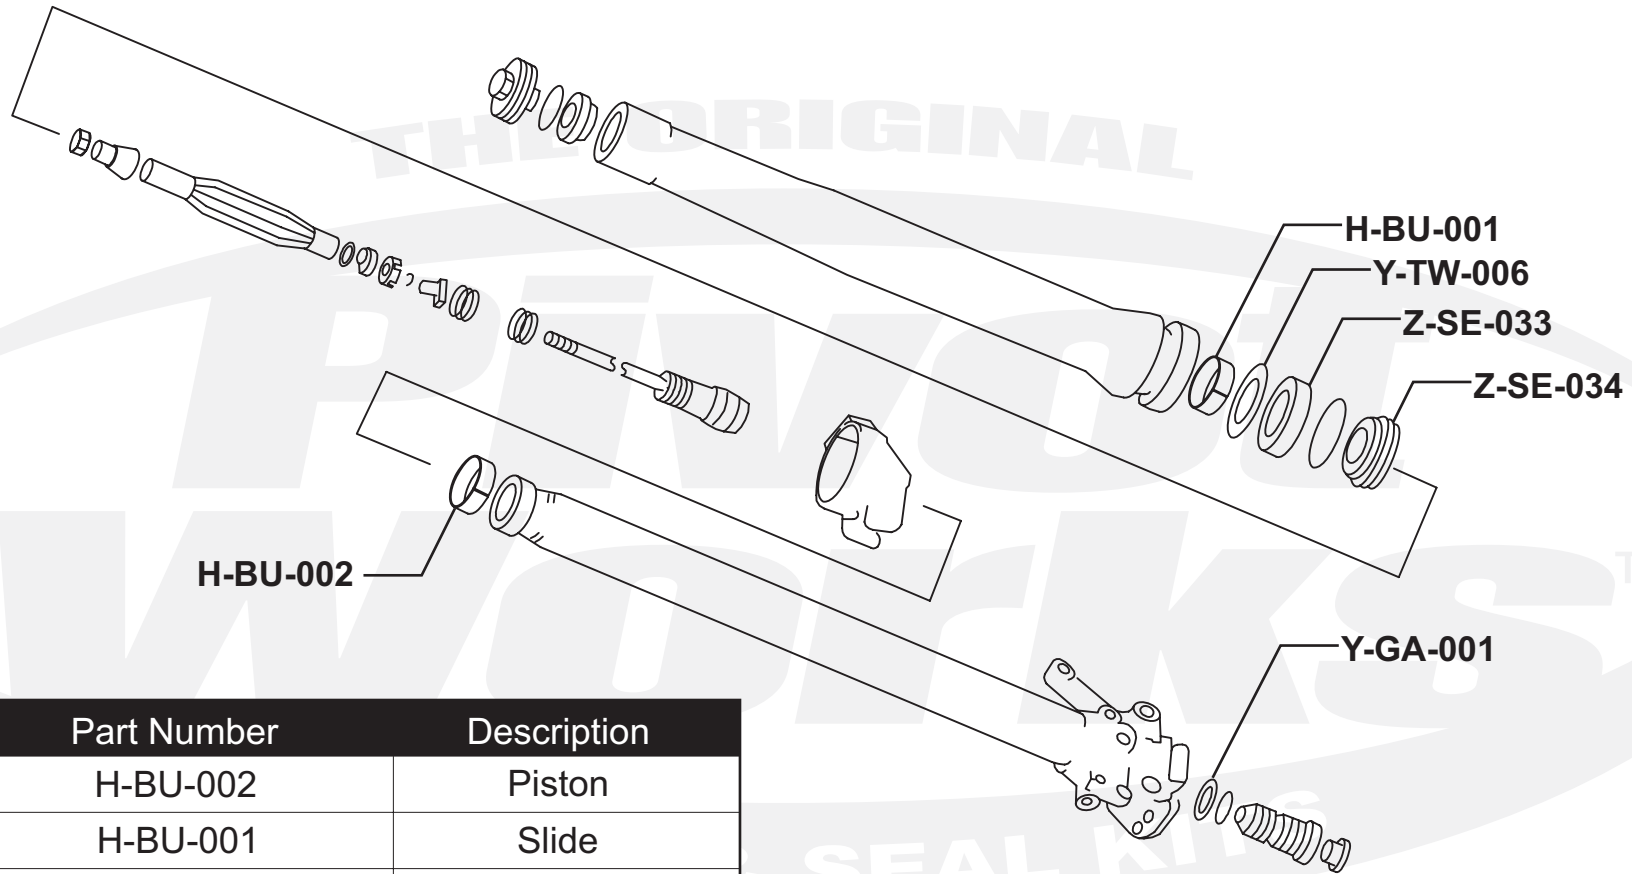

PWFFK-Y01-421

| Qty. | Part Number | Description |
|------|-------------|-------------|
| 2 | H-BU-002 | Piston |
| 2 | H-BU-001 | Slide |
| 2 | Y-TW-006 | Washer |
| 2 | Z-SE-033 | Oil Seal |
| 2 | Z-SE-034 | Dust Seal |
| 2 | Y-GA-001 | Gasket |